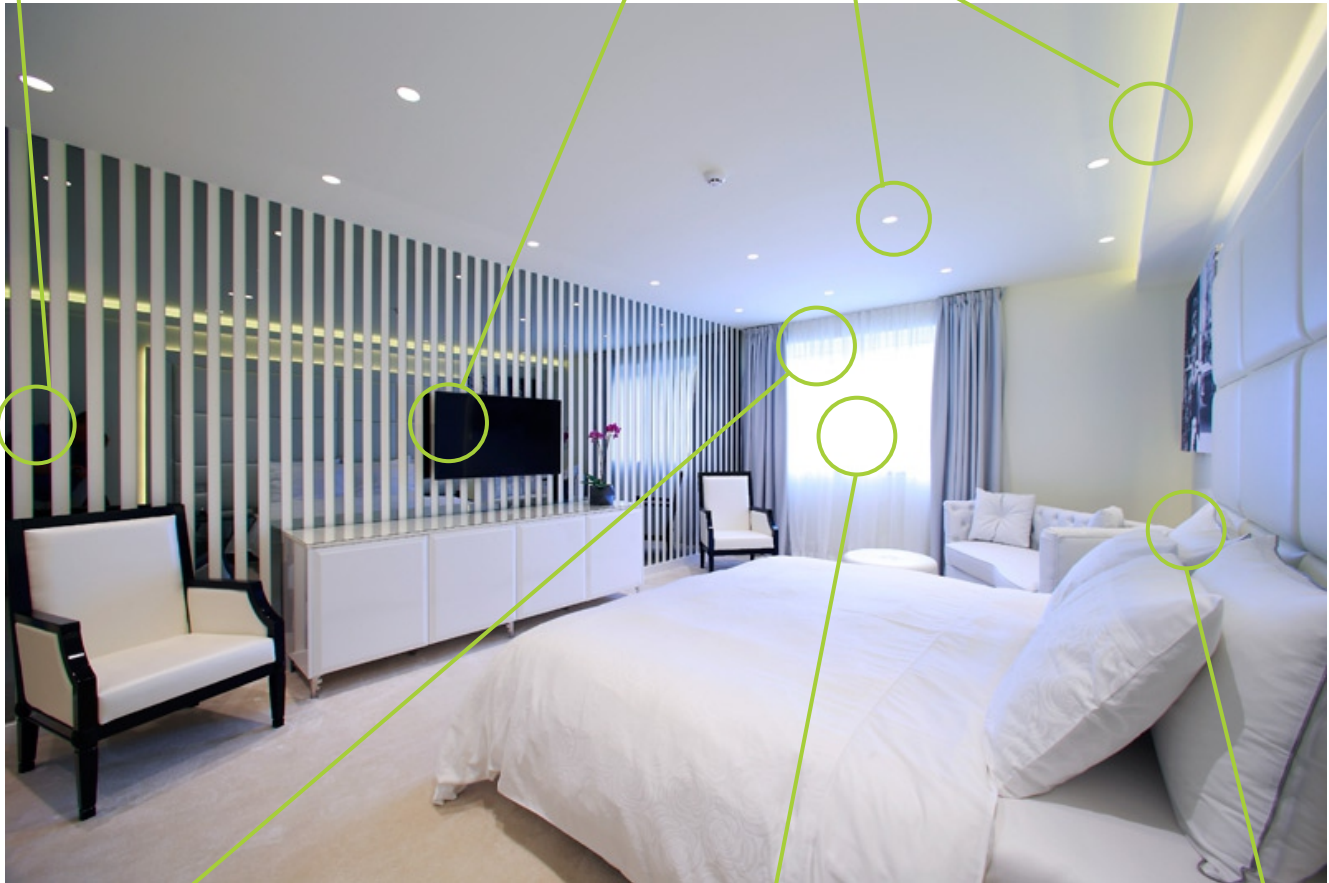

ENTERTAINMENT

With the Avario media player.

AVARIO LIGHTING

Our high efficiency LED bulbs and accent lighting emit both warm AND cool light from the same bulb. Our intelligent controls save energy while painting the room with the perfect light.

'ANYWHERE' WIRELESS SWITCHES

Bedside controls.